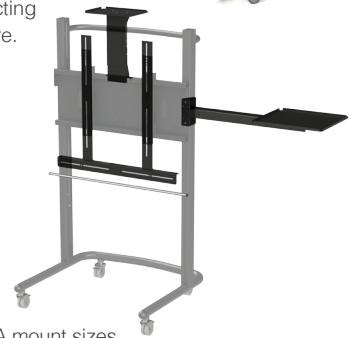

HI-LO® Screenlift 750 - Electric - Trolley mount

CELEBRATING
25 YEARS
1996-2021

PRODUCT CODE 8960

SIZE	WEIGHT	VESA UP TO	WARRANTY (RTB)
UP TO 86"	UP TO 100kg	800 x 600	5 YRS

FEATURES

Easy access - base cover is sculpted for wheelchair access.

Know your limits - integrated maximum and minimum height limiters are easily configured on-site for the perfect installation, protecting both users and the building infrastructure.

Enhance the experience further with on-board accessories - including sound bar mount, video conference camera mount, anti-crush bar, side mounted laptop shelf, Apple TV and Intel NUC (optional extras).

SPECIFICATION

Vertical range and position - 750mm of electronic movement

Mount size - universal brackets for VESA mount sizes up to 800mm and 440mm or 600mm high. Please specify when ordering.

Construction - high quality steel with a reliable electric motor

Mount dimensions - L 810 x W 871 x H 1617 mm.

Warranty - 5 year return to base warranty

The HI-LO® Screen Lift range takes touch screen versatility to the next level, offering unrivaled accessibility to screens of up to 100kg and 86" with 750mm of vertical travel.