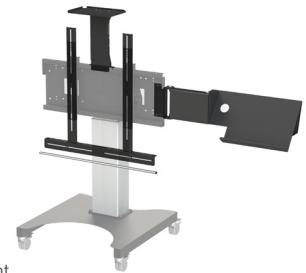

# HI-LO<sup>®</sup> Mono - Electric - Trolley mount

## FEATURES

- Simple elegance** - all cables are hidden within the column.
- Supremely stable** - the sturdy base is hidden beneath a neat cover.
- Easy access** - base cover is sculpted for wheelchair access.
- Enhance the experience further with on-board accessories** - including sound bar mount, video conference camera mount, anti-crush bar, laptop shelf, laptop secure wall mount, Apple TV and Intel NUC.

## SPECIFICATION

- Vertical range and position** - 500mm of electronic vertical movement
- Mount size** - universal brackets for VESA mount sizes up to 800mm and 440mm or 600mm high. Please specify when ordering.
- Construction** - high quality steel with a reliable electric motor
- Mount dimensions** - L 750 x W 770 x H 1260 mm
- Warranty** - 5 year return to base warranty

A stylish, single column design with near silent telescopic movement (500mm of vertical travel) that includes integrated (and hidden) power distribution as standard.

The trolley is easily maneuvered and incredibly stable, allowing the screen resource to be quickly and safely shared.