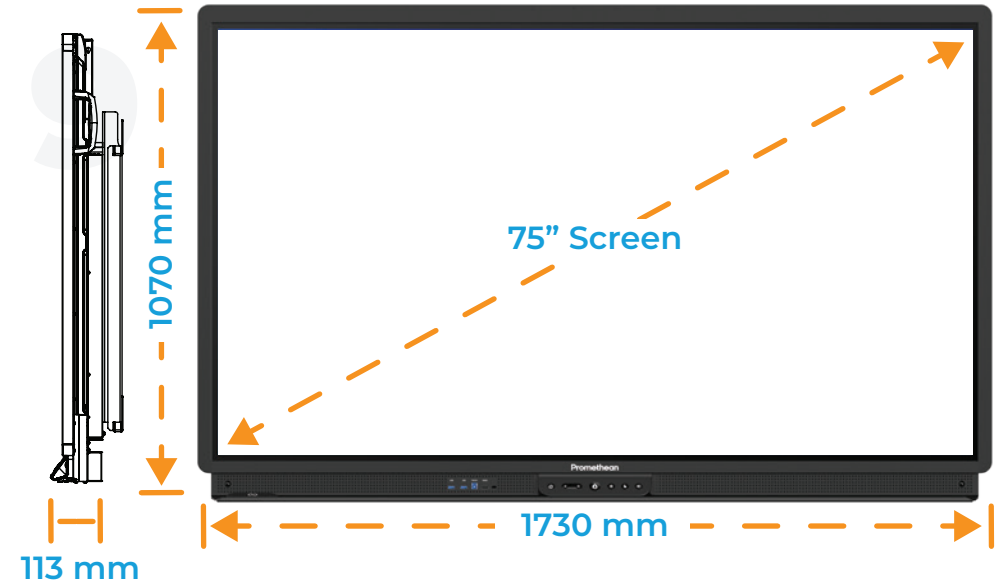

Box 2

Promethean Wi-Fi/Bluetooth Module	x1
Antennae	x3
Wi-Fi/Bluetooth Module User Guide	x1

Key Features

Sizing and Dimensions

ActivPanel 9

Weight	43.2 kg
Shipping dimensions	1655 mm x 1035 mm x 220 mm
Shipping weight	53.5 kg
VESA mount	600 x 400 mm
Handles	2

Weight	55.3 kg
Shipping dimensions	1870 mm x 1175 mm x 225 mm
Shipping weight	67.5kg
VESA mount	800 x 400 mm
Handles	2

Weight	69.6kg
Shipping dimensions	2160 mm x 1310 mm x 225 mm
Shipping weight	83.4 kg
VESA mount	800 x 600 mm
Handles	4