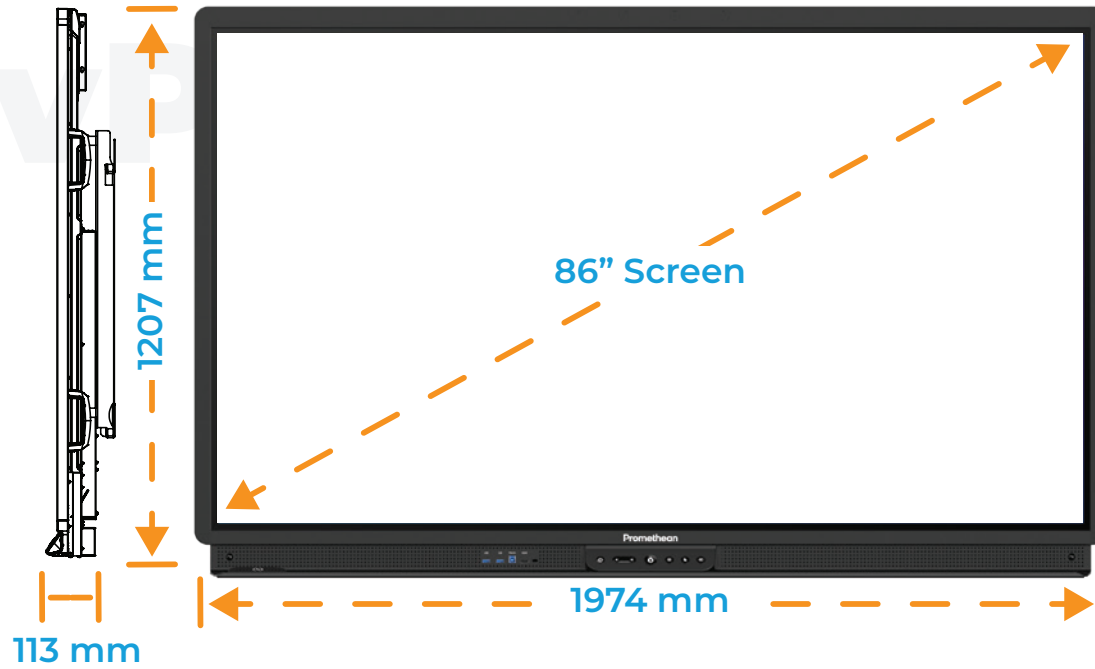

Display

Screen Size and Resolution	65" - 4K
	75" - 4K
	86" - 4K
Screen Type	TFT LCD (Direct LED Backlight)
Blue Light Reduction	Yes
Bonded Glass	Yes
Aspect Ratio	16:9
Display Area	65" - 4K: 1429 x 804 mm
	75" - 4K: 1652 x 930 mm
	86" - 4K: 1895 x 1066 mm
Display Colours	1.07 Billion (10-bit)
LCD Viewing Angle	178°
LCD Response Time	8 ms
LCD Refresh Rate (Panel)	60 Hz
LCD Brightness	455 cd/m ²
LED Lifespan	50,000 hours
Contrast Ratio	5000:1 Dynamic 1200:1 Static
Brightness	400 cd/m ²
Ambient Light Sensor	Yes
Glass Hardness	9H (pencil), 7 (Mohs)
Glass Type	Heat tempered, Anti-Glare, Anti-Fingerprint
Glass Thickness	4 mm

Box 2

Promethean Wi-Fi/Bluetooth Module	x1
Antennae	x3
Wi-Fi/Bluetooth Module User Guide	x1

Key Features

Sizing and Dimensions

ActivPanel 9

Weight	43.2 kg
Shipping dimensions	1655 mm x 1035 mm x 220 mm
Shipping weight	53.5 kg
VESA mount	600 x 400 mm
Handles	2

Weight	55.3 kg
Shipping dimensions	1870 mm x 1175 mm x 225 mm
Shipping weight	67.5kg
VESA mount	800 x 400 mm
Handles	2

Weight	69.6kg
Shipping dimensions	2160 mm x 1310 mm x 225 mm
Shipping weight	83.4 kg
VESA mount	800 x 600 mm
Handles	4