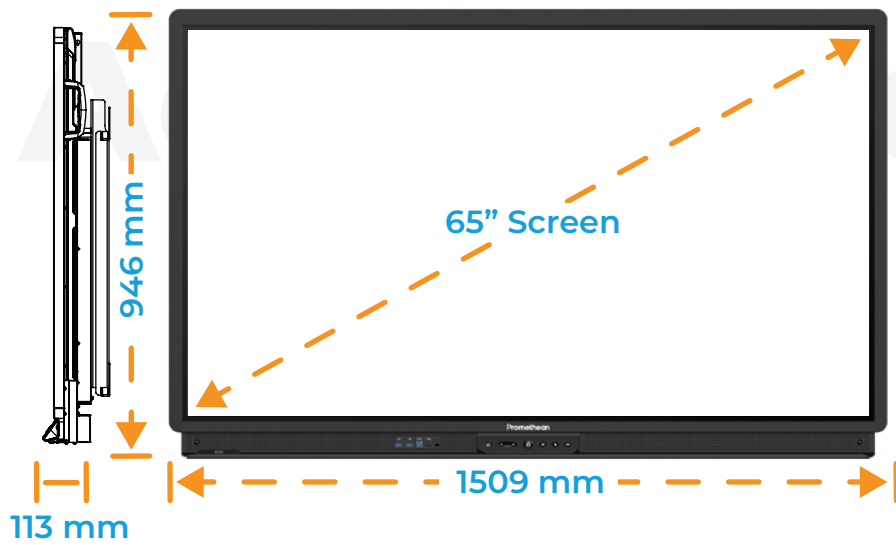

Display

Screen Size and Resolution	65" - 4K
	75" - 4K
	86" - 4K
Screen Type	TFT LCD (Direct LED Backlight)
Blue Light Reduction	Yes
Bonded Glass	Yes
Aspect Ratio	16:9
Display Area	65" - 4K: 1429 x 804 mm
	75" - 4K: 1652 x 930 mm
	86" - 4K: 1895 x 1066 mm
Display Colours	1.07 Billion (10-bit)
LCD Viewing Angle	178°
LCD Response Time	8 ms
LCD Refresh Rate (Panel)	60 Hz
LCD Brightness	455 cd/m ²
LED Lifespan	50,000 hours
Contrast Ratio	5000:1 Dynamic 1200:1 Static
Brightness	400 cd/m ²
Ambient Light Sensor	Yes
Glass Hardness	9H (pencil), 7 (Mohs)
Glass Type	Heat tempered, Anti-Glare, Anti-Fingerprint
Glass Thickness	4 mm

Box 2

Promethean Wi-Fi/Bluetooth Module	x1
Antennae	x3
Wi-Fi/Bluetooth Module User Guide	x1

Key Features

Sizing and Dimensions

ActivPanel 9

Weight	43.2 kg
Shipping dimensions	1655 mm x 1035 mm x 220 mm
Shipping weight	53.5 kg
VESA mount	600 x 400 mm
Handles	2

Weight	55.3 kg
Shipping dimensions	1870 mm x 1175 mm x 225 mm
Shipping weight	67.5kg
VESA mount	800 x 400 mm
Handles	2

Weight	69.6kg
Shipping dimensions	2160 mm x 1310 mm x 225 mm
Shipping weight	83.4 kg
VESA mount	800 x 600 mm
Handles	4