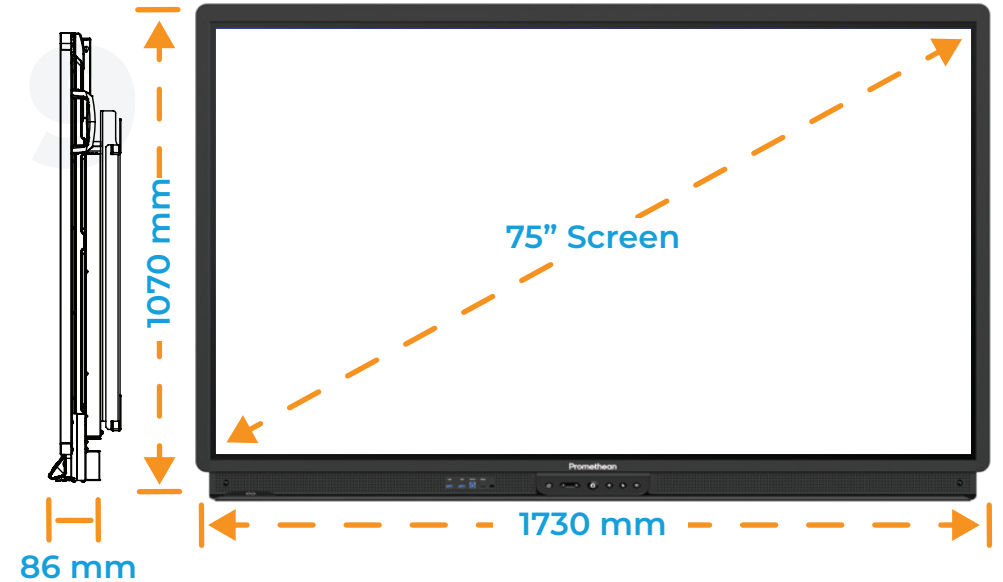

Sizing and Dimensions

ActivPanel 9 Premium

Weight	44.5 kg
Shipping dimensions	1655 mm x 1035 mm x 225 mm
Shipping weight	61.5 kg
VESA mount	600 x 400 mm
Handles	2

Weight	57.8 kg
Shipping dimensions	1870 mm x 1175 mm x 225 mm
Shipping weight	78.5 kg
VESA mount	800 x 400 mm
Handles	2

Weight	73.3 kg
Shipping dimensions	2125 mm x 1295 mm x 260 mm
Shipping weight	95.7 kg
VESA mount	800 x 600 mm
Handles	4