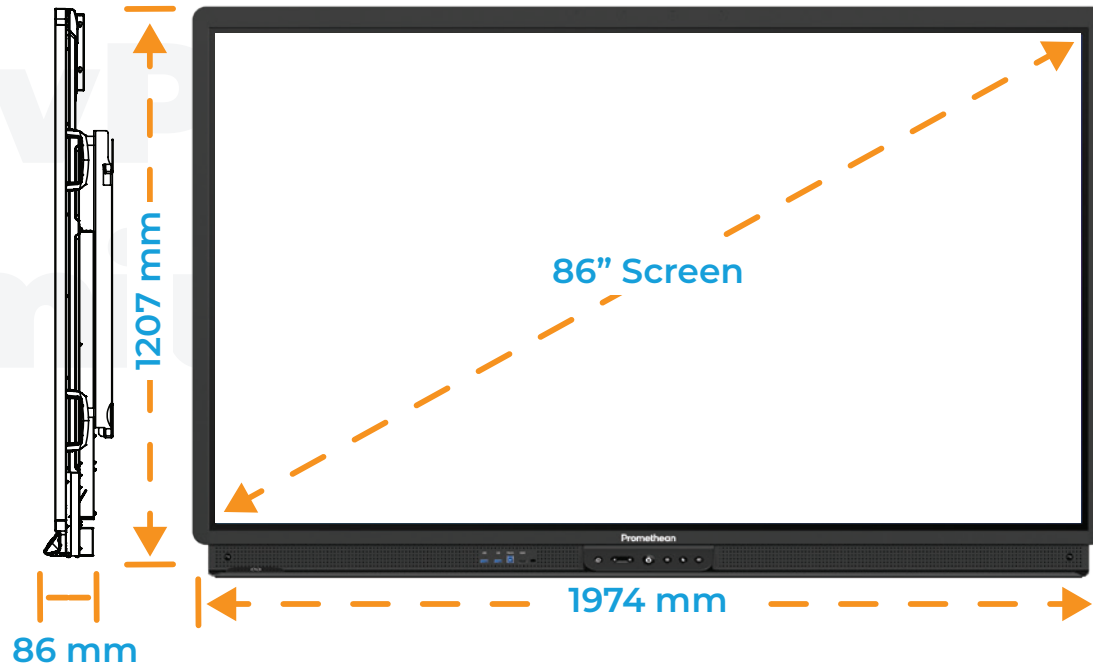

Sizing and Dimensions

ActivPanel 9 Premium

Weight	44.5 kg
Shipping dimensions	1655 mm x 1035 mm x 225 mm
Shipping weight	61.5 kg
VESA mount	600 x 400 mm
Handles	2

Weight	57.8 kg
Shipping dimensions	1870 mm x 1175 mm x 225 mm
Shipping weight	78.5 kg
VESA mount	800 x 400 mm
Handles	2

Weight	73.3 kg
Shipping dimensions	2125 mm x 1295 mm x 260 mm
Shipping weight	95.7 kg
VESA mount	800 x 600 mm
Handles	4