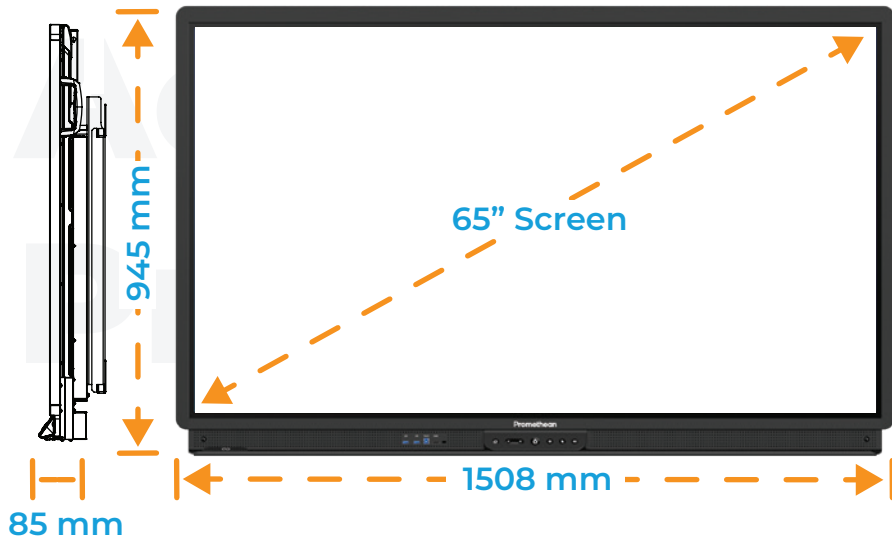

Sizing and Dimensions

ActivPanel 9 Premium

Weight	44.5 kg
Shipping dimensions	1655 mm x 1035 mm x 225 mm
Shipping weight	61.5 kg
VESA mount	600 x 400 mm
Handles	2

Weight	57.8 kg
Shipping dimensions	1870 mm x 1175 mm x 225 mm
Shipping weight	78.5 kg
VESA mount	800 x 400 mm
Handles	2

Weight	73.3 kg
Shipping dimensions	2125 mm x 1295 mm x 260 mm
Shipping weight	95.7 kg
VESA mount	800 x 600 mm
Handles	4