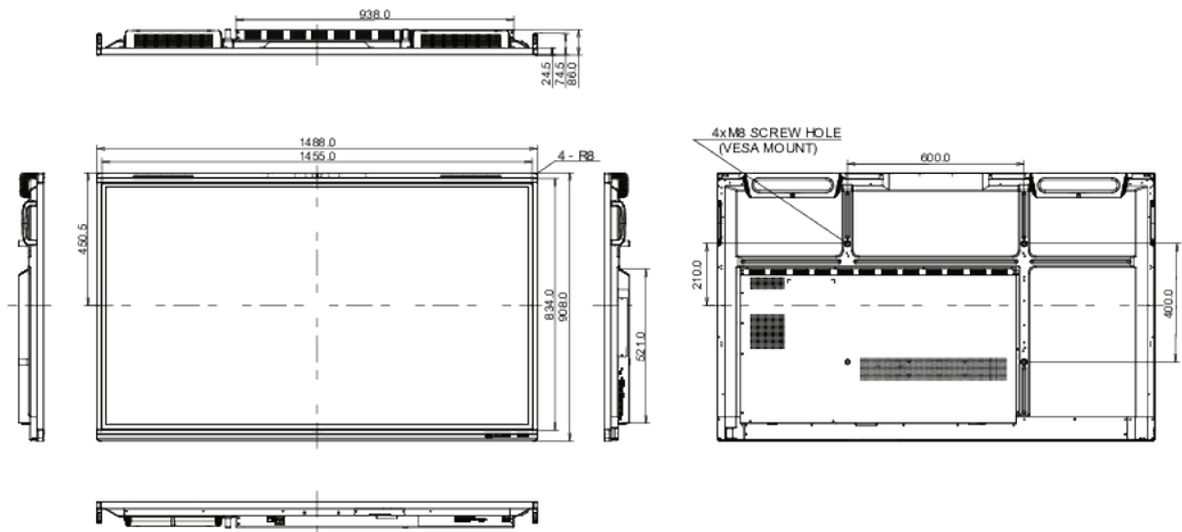

## 10 DIMENSIONS / WEIGHT

Product dimensions W x H x D	1488 x 908 x 86mm
Box dimensions W x H x D	1628 x 1005 x 208mm
Weight (without box)	39kg
Weight (with box)	48.3kg
EAN code	4948570122028

All trademarks and registered trademarks acknowledged. E & O E. Specification subject to change without notice. All LCD's comply with ISO-9241-307:2008 in connection with pixel defects.