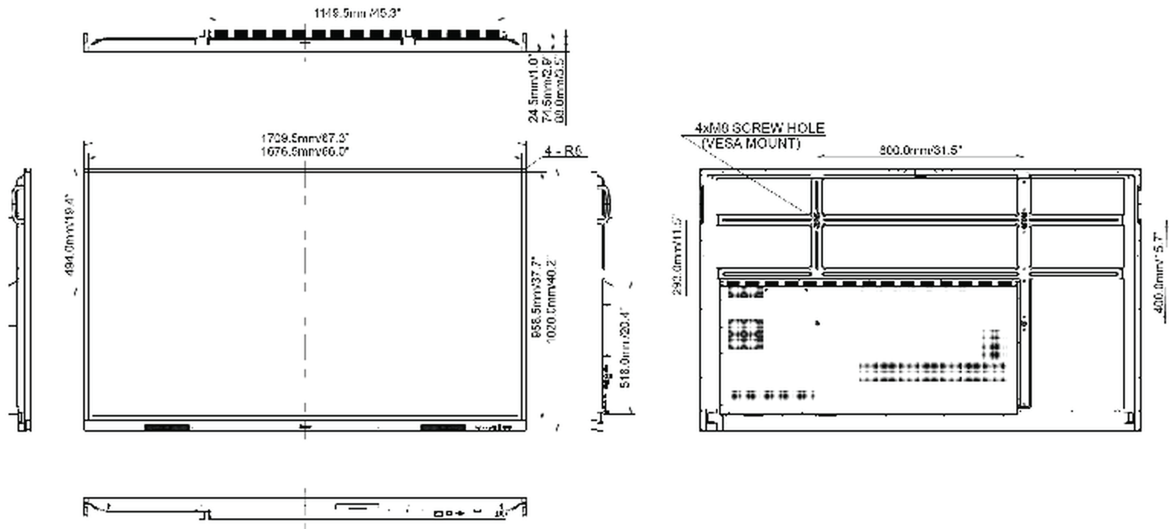

Regulations

CB, CE, TÜV-Bauart, EAC, RoHS support, ErP, WEEE, REACH

REACH SVHC

above 0.1%: Lead

10 DIMENSIONS / WEIGHT

Product dimensions W x H x D

1709 x 1020 x 88mm

Weight (without box)

47kg

EAN code

4948570121847

PROLITE TE7512MIS-B1AG

All trademarks and registered trademarks acknowledged. E & O E. Specification subject to change without notice. All LCD's comply with ISO-9241-307:2008 in connection with pixel defects.

© IIYAMA CORPORATION. ALL RIGHTS RESERVED