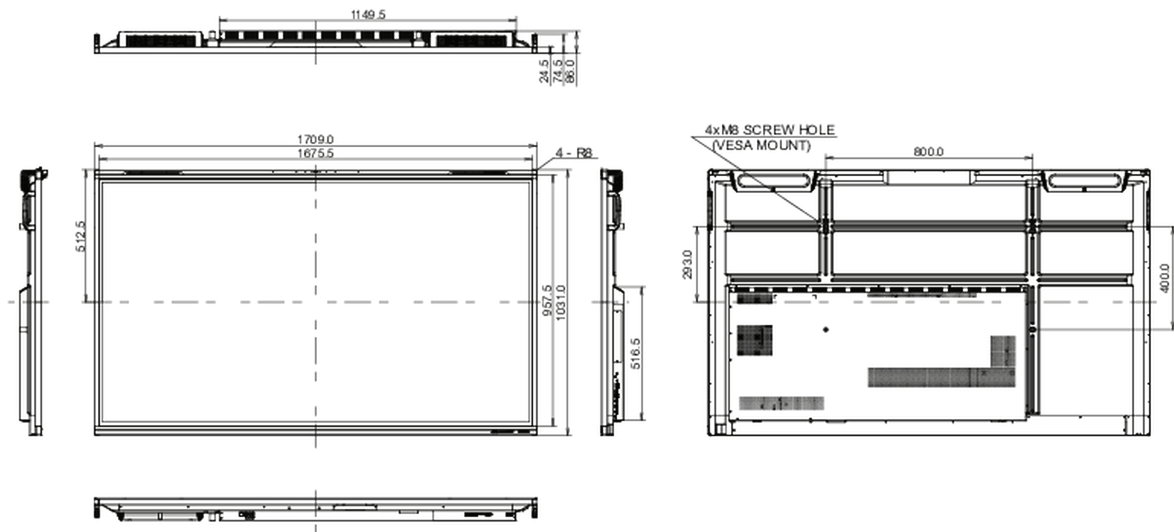

## 10 DIMENSIONS / WEIGHT

|                              |                     |
|------------------------------|---------------------|
| Product dimensions W x H x D | 1709 x 1031 x 86mm  |
| Box dimensions W x H x D     | 1863 x 1148 x 225mm |
| Weight (without box)         | 51.5kg              |
| Weight (with box)            | 60.8kg              |
| EAN code                     | 4948570122035       |