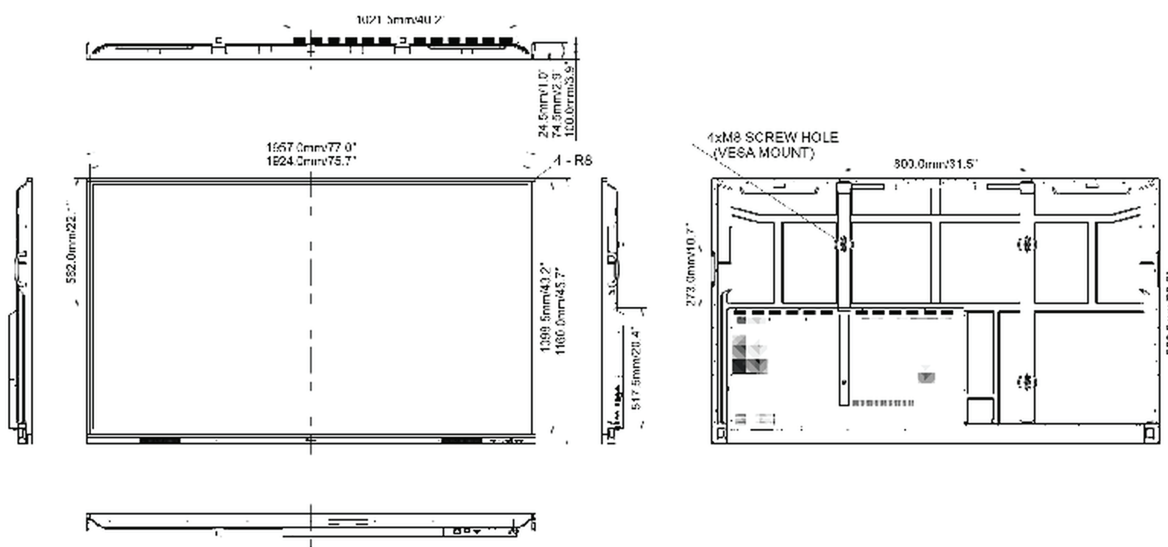

09 SUSTAINABILITY

Regulations

CB, CE, TÜV-Bauart, EAC, RoHS support, ErP, WEEE, REACH (RoHS)

REACH SVHC

above 0.1%: Lead

10 DIMENSIONS / WEIGHT

Product dimensions W x H x D

1957 x 1160 x 100mm

Weight (without box)

58.6kg

EAN code

4948570121854

PROLITE TE8612MIS-B1AG

All trademarks and registered trademarks acknowledged. E & O E. Specification subject to change without notice. All LCD's comply with ISO-9241-307:2008 in connection with pixel defects.

© IIYAMA CORPORATION. ALL RIGHTS RESERVED