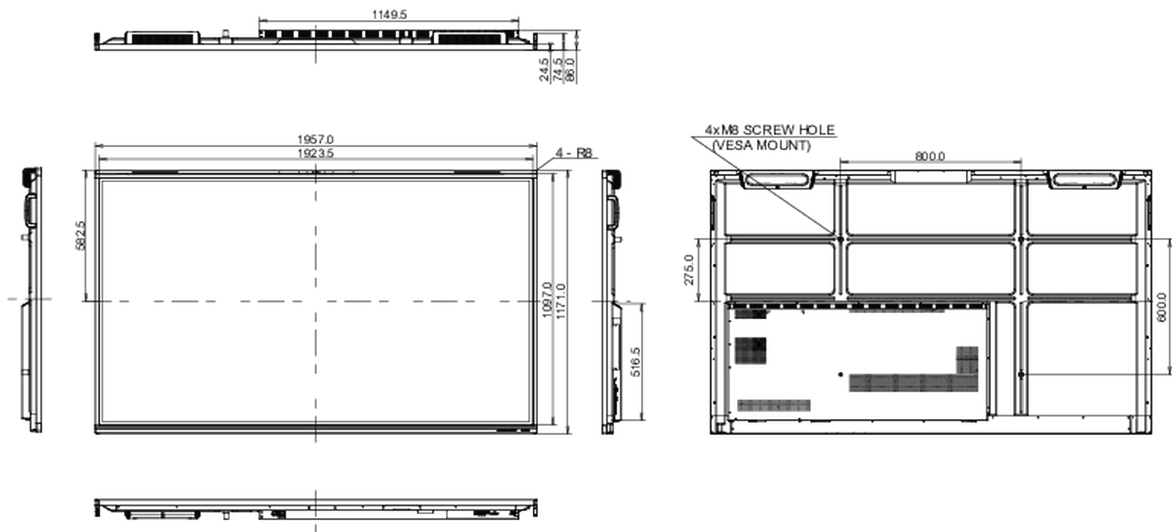

10 DIMENSIONS / WEIGHT

Product dimensions W x H x D	1957 x 1171 x 86mm
Box dimensions W x H x D	2110 x 1291 x 225mm
Weight (without box)	63.6kg
Weight (with box)	80.2kg
EAN code	4948570122042

All trademarks and registered trademarks acknowledged. E & O E. Specification subject to change without notice. All LCD's comply with ISO-9241-307:2008 in connection with pixel defects.