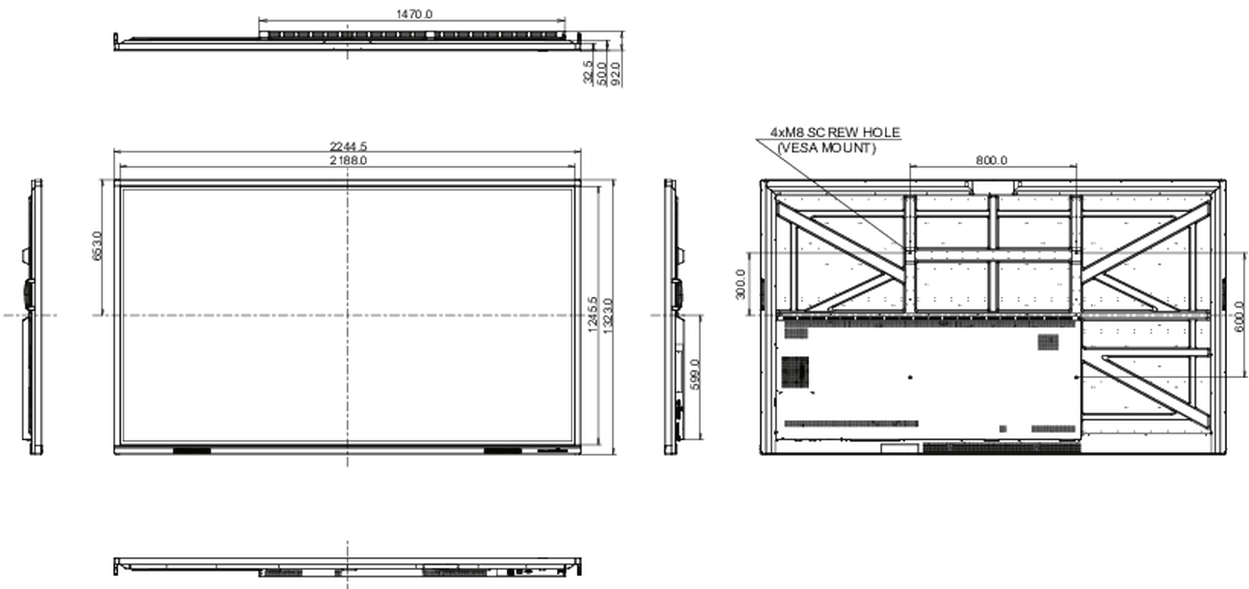

09 SUSTAINABILITY

Regulations

CB, CE, TÜV-Bauart, EAC, RoHS support, ErP, WEEE, REACH (RoHS)

REACH SVHC

above 0.1%: Lead

10 DIMENSIONS / WEIGHT

Product dimensions W x H x D

2245 x 92 x 1323mm

Box dimensions W x H x D

2406 x 280 x 1474mm

Weight (without box)

98.5kg

Weight (with box)

128.1kg

EAN code

4948570122875

All trademarks and registered trademarks acknowledged. E & O E. Specification subject to change without notice. All LCD's comply with ISO-9241-307:2008 in connection with pixel defects.

© IIYAMA CORPORATION. ALL RIGHTS RESERVED